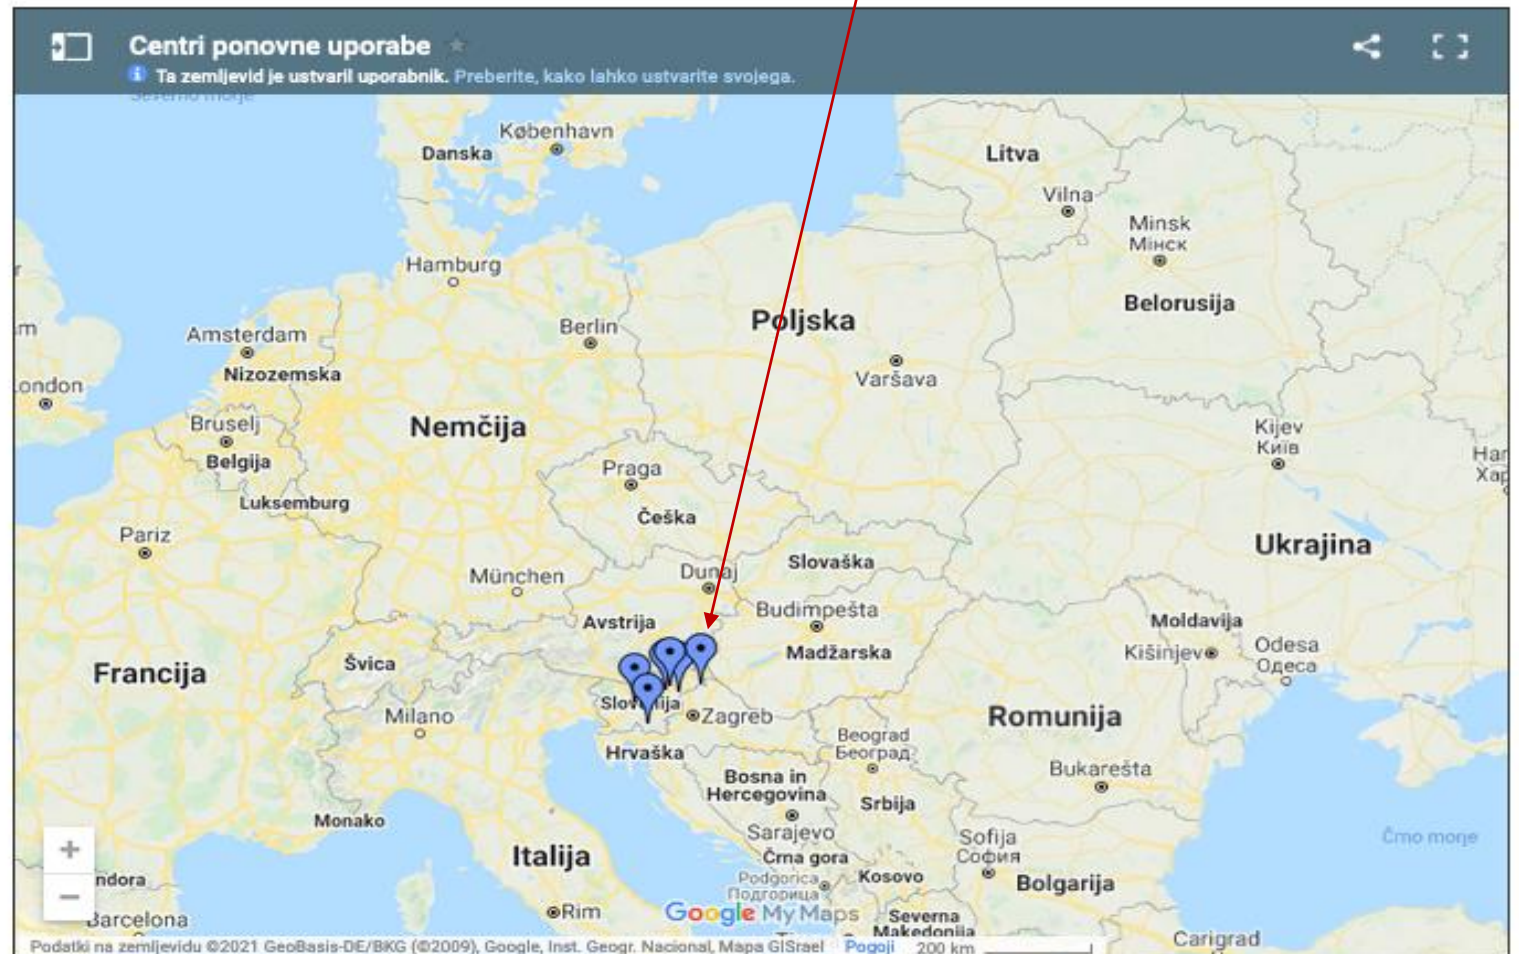

REUSE – CPU network - SI

6 locations

- Social economy network:
- 2 social enterprises
- 2 employment centers
- 1 institute - NGO

Solving problems through social enterprise in rural areas

Map of reuse centers